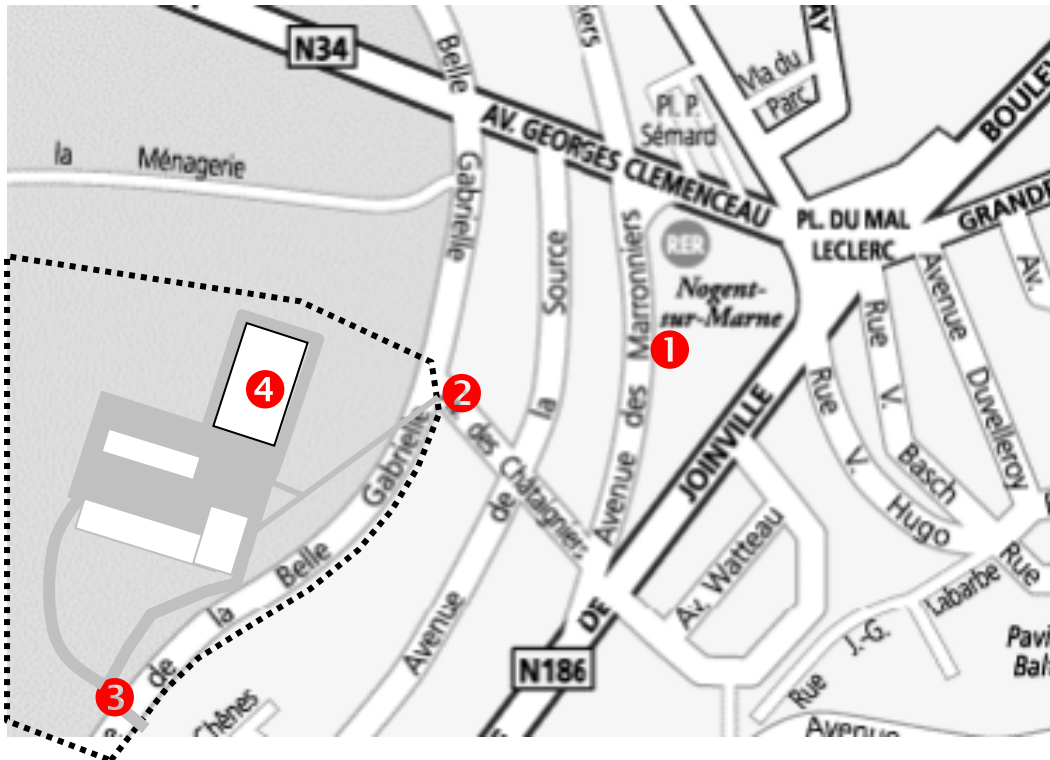

# CIRED

Jardin tropical de Paris (campus), 45 bis, avenue de la Belle Gabrielle

94736 Nogent sur Marne, Phone: +33 1 43 94 73 73

- 1 RER A station Nogent sur Marne. Take the “Avenue des Marronniers” exit and follow the “Jardin Tropical” signs. Take a left in the Avenue des Marronniers, then a right in the Avenue des Châtaigniers. Walk up to the wood.
- 2 Pedestrian access to the “Jardin Tropical de Paris” campus. Access code: 4569A. Follow the paved pathway under the Asian arch, then to the right up to building 4.
- 3 Car access to the “Jardin Tropical de Paris” campus. Access code: 4545B. Keeping your right, follow the road up to building 4.
- 4 A three-story building. CIRED occupies the whole of its top floor. CIRED’s conference room is on the first stair landing of the north staircase.